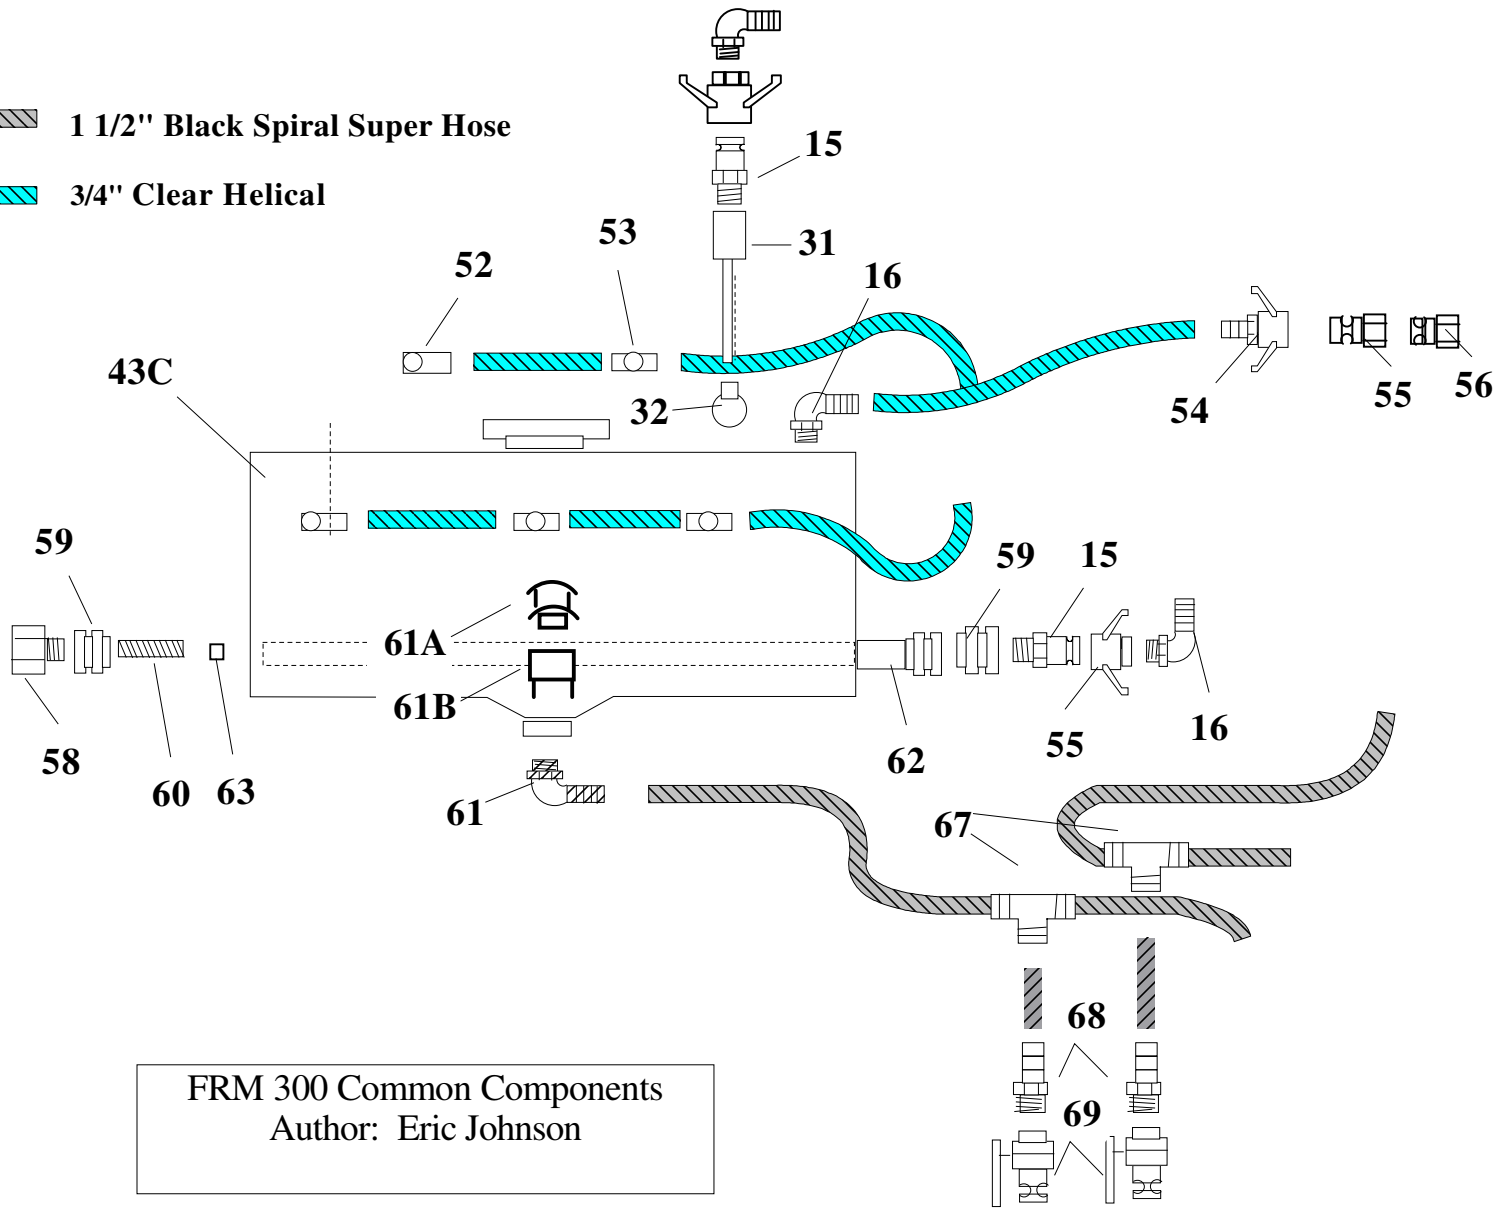

-  1 1/4" Super Spiral
-  3/4" Clear Helix
-  1/2" Clear Braided

FRM Common Components
 Author: Eric Johnson

 1 1/2" Black Spiral Super Hose

 3/4" Clear Helical

FRM 150/200 Common Components
Author: Eric Johnson

 1 1/2" Black Spiral Super Hose

 3/4" Clear Helical

FRM 300 Common Components
Author: Eric Johnson

 1 1/2" Black Spiral Super Hose

 3/4" Clear Helical

FRM 200g Quick Fill
Author: Eric Johnson