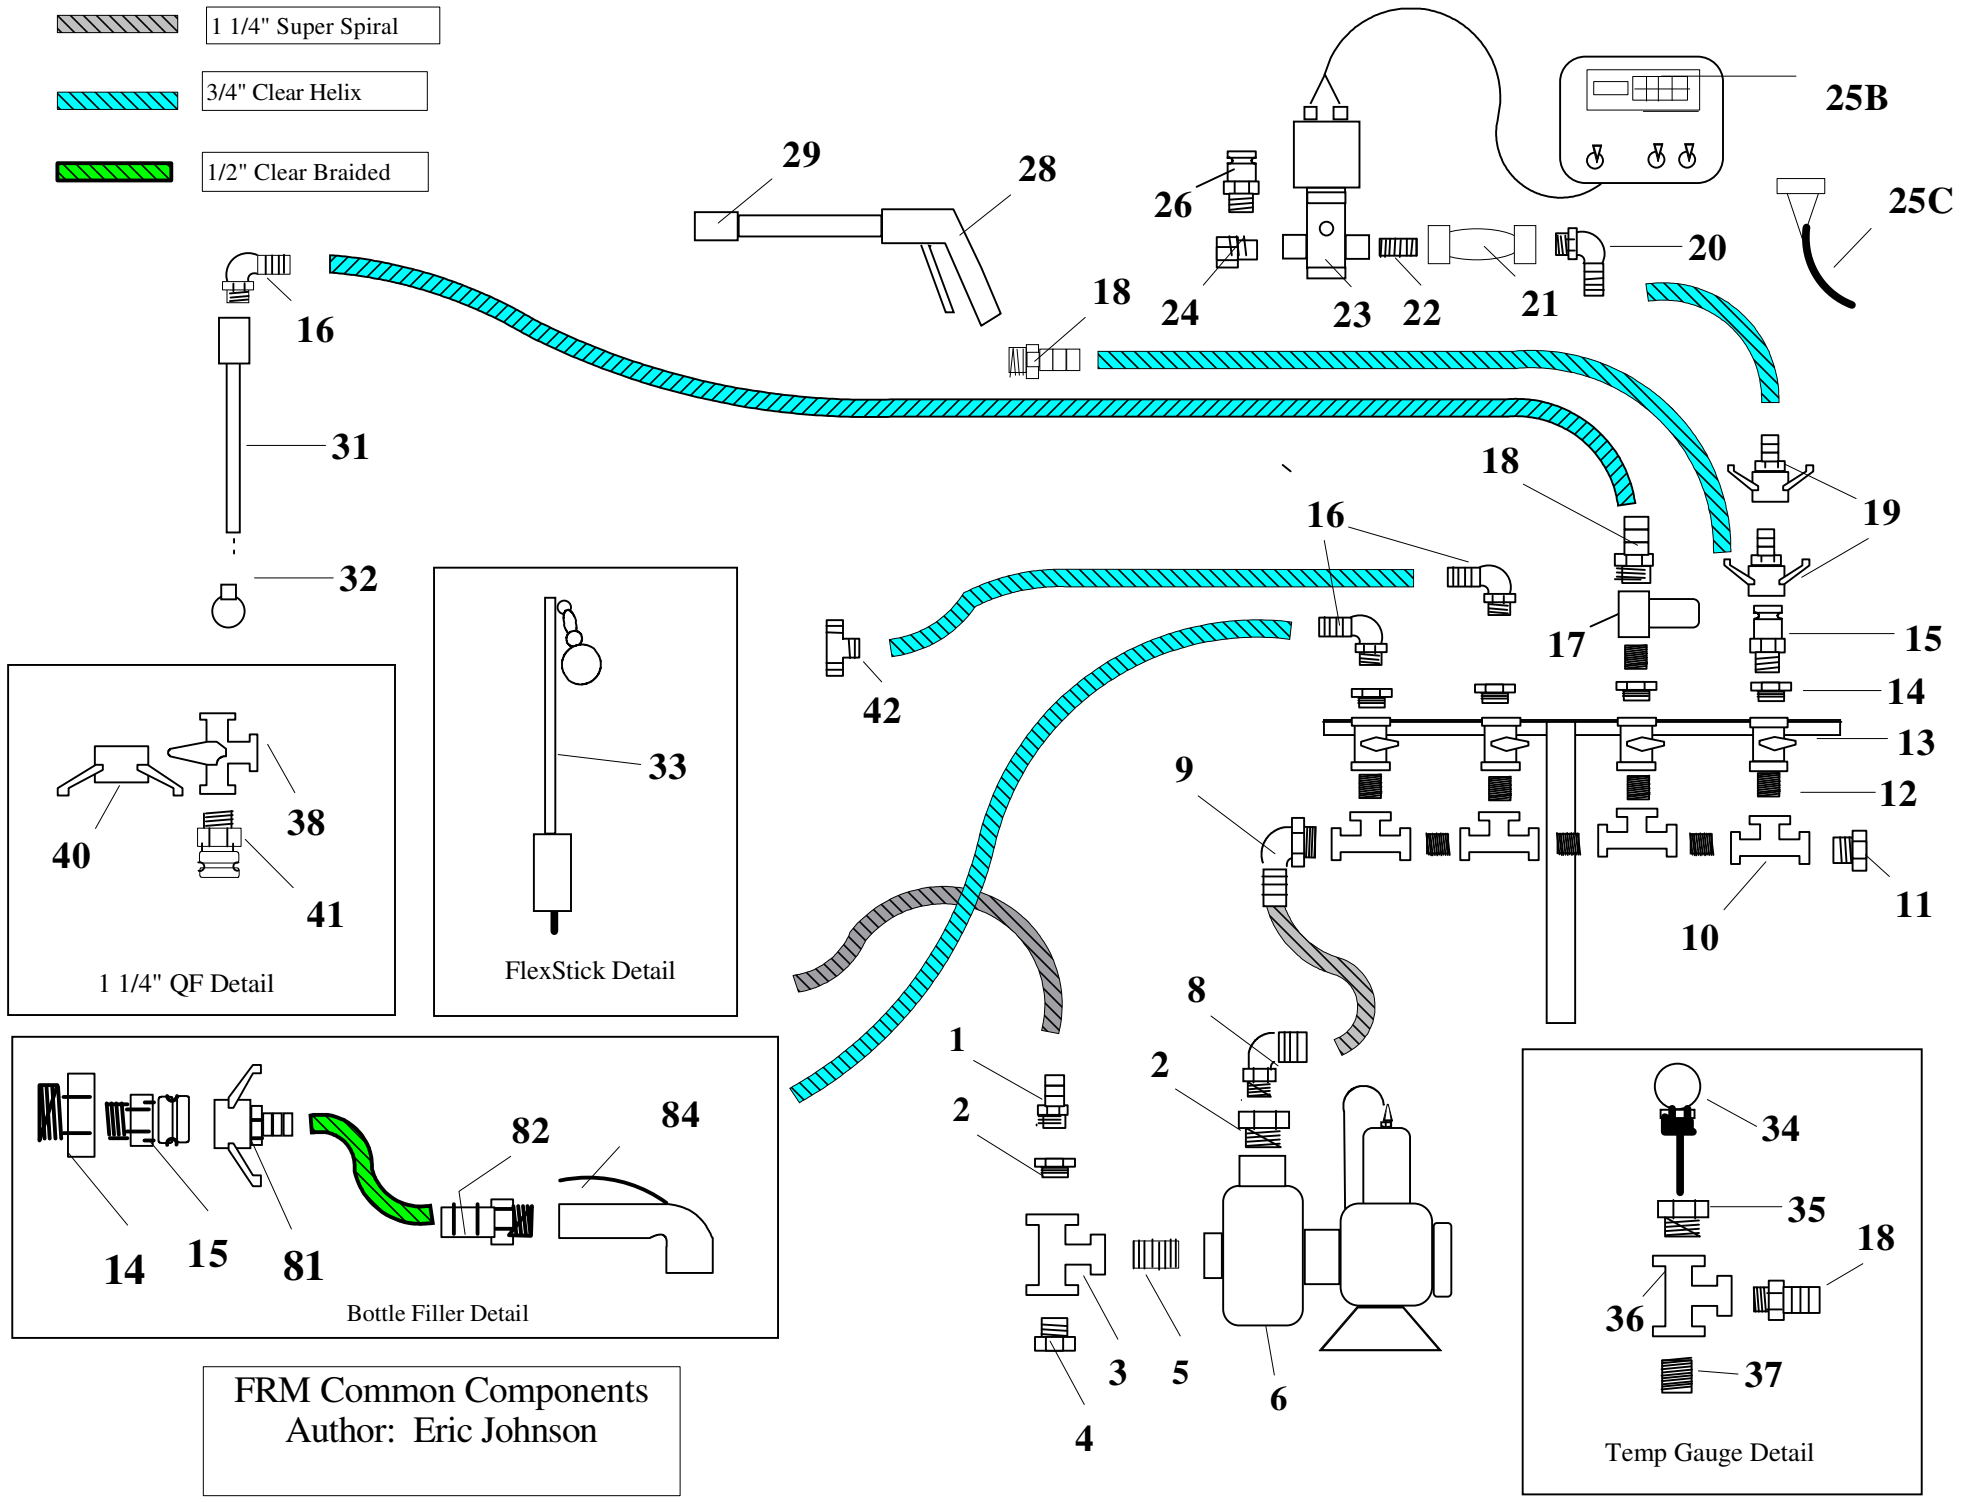

-  1 1/4" Super Spiral
-  3/4" Clear Helix
-  1/2" Clear Braided

FRM Common Components
 Author: Eric Johnson

 1 1/2" Black Spiral Super Hose

 3/4" Clear Helical

FRM 150/200 Common Components
Author: Eric Johnson

 1 1/2" Black Spiral Super Hose

 3/4" Clear Helical

FRM 300 Common Components
Author: Eric Johnson

 1 1/2" Black Spiral Super Hose

 3/4" Clear Helical

FRM 200g Quick Fill
Author: Eric Johnson